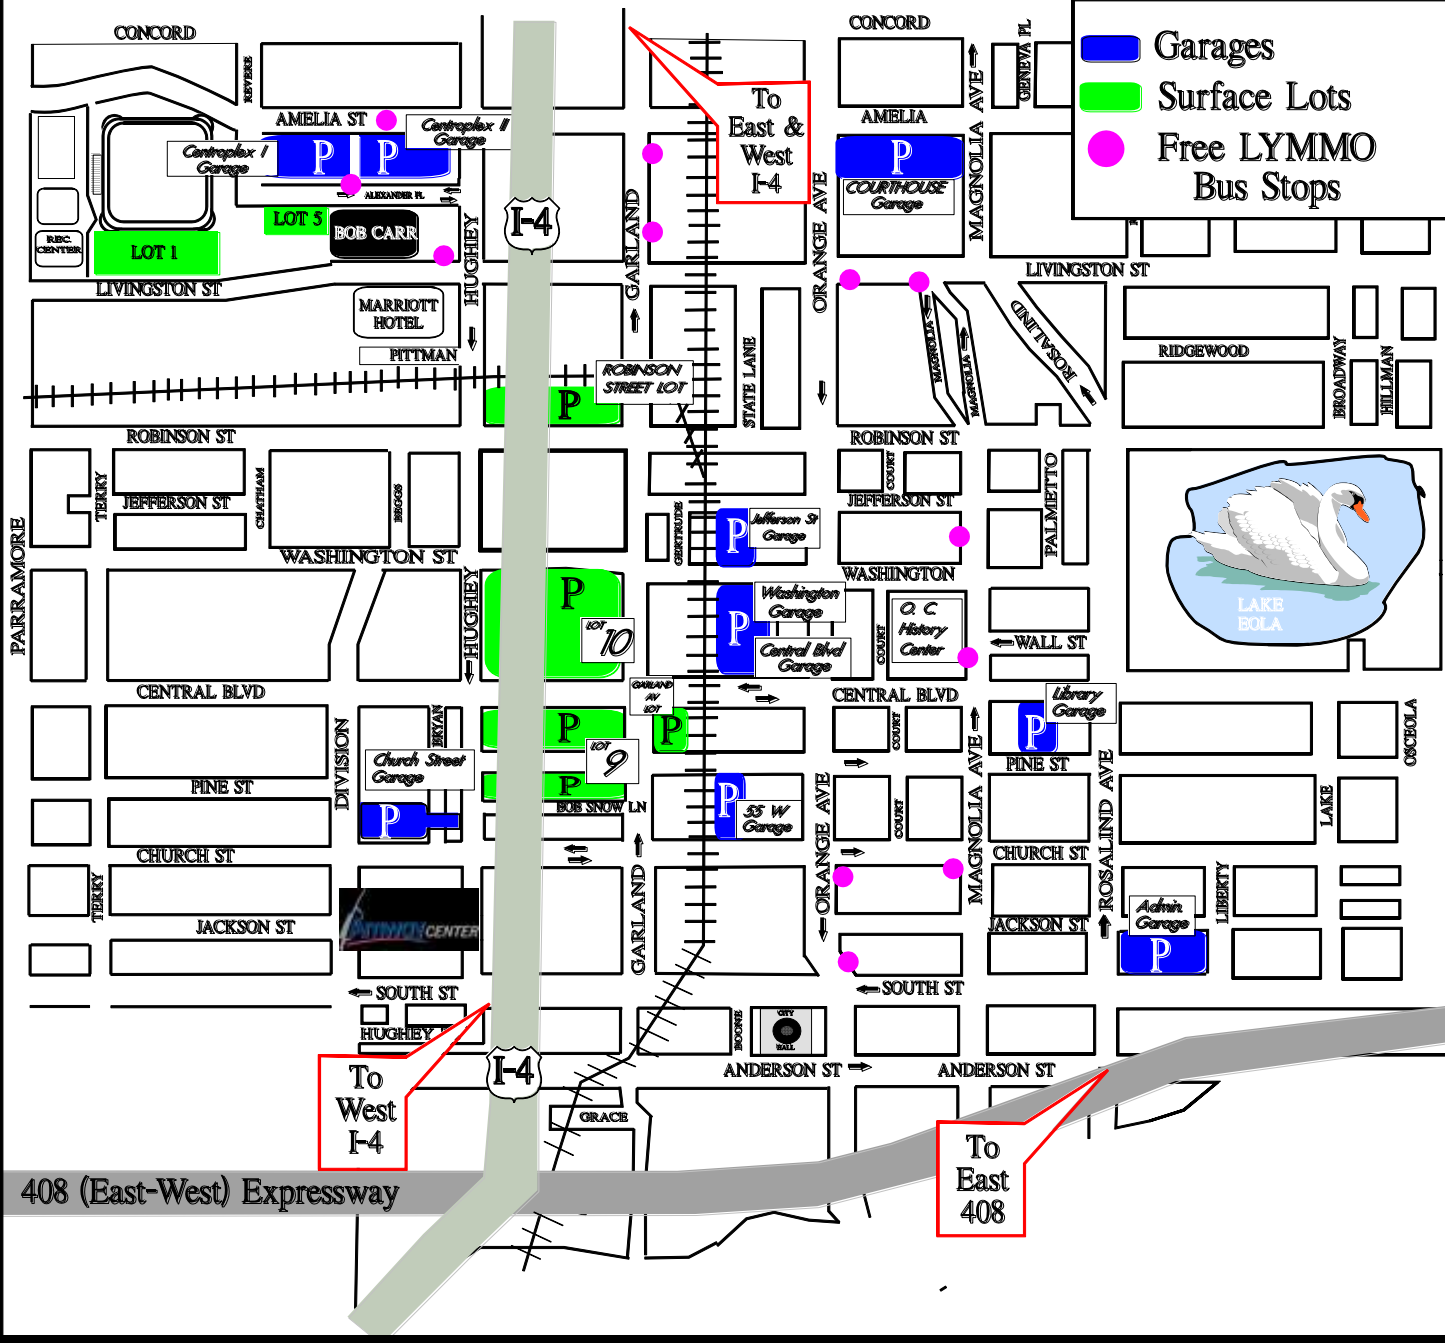

CITY OF ORLANDO PARKING DIVISION

- Garages
- Surface Lots
- Free LYMMO Bus Stops

To West I-4

To East 408

408 (East-West) Expressway